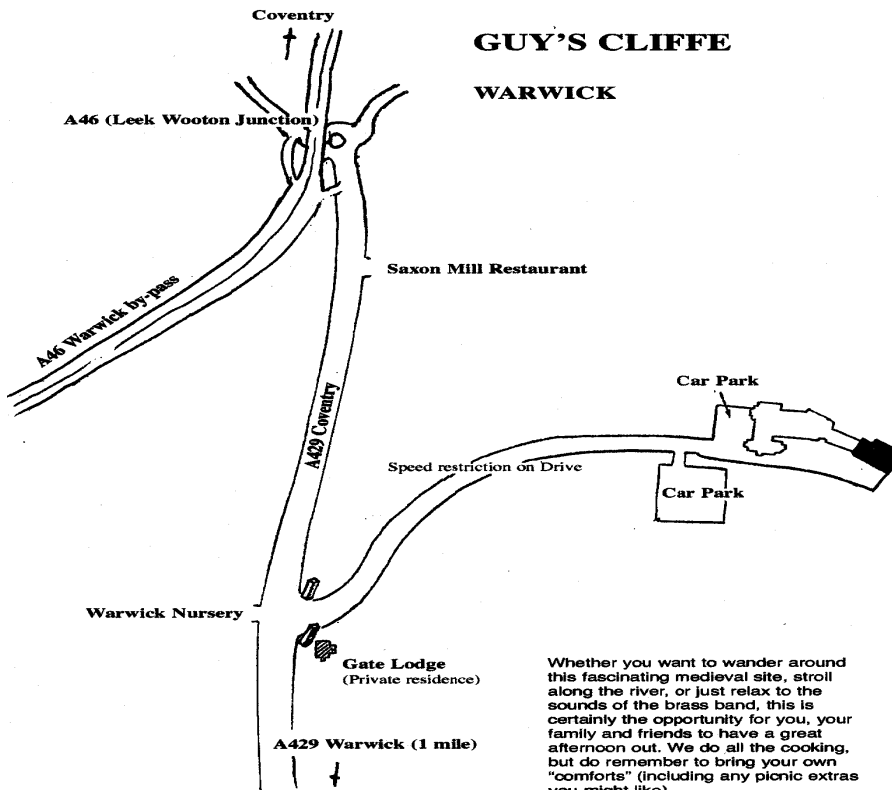

Tickets £29 per couple
£8 children under 16 (infants free)
(includes BBQ, Pig Roast & Wine/Beer/Soft drinks)

Raffle - Donations of prizes welcome
Please contact: Derek or Wendy Griffin
01926 512 588

**BRING YOUR OWN CHAIRS, TABLES, CUTLERY,
PLATES, GLASSES, GAZEBOS & SUNCREAM**

I wish to attend Brass on the Grass on Sunday 11th July 2010.

Name ..... Lodge.....

Address.....

.....

.....

Telephone.....

Number in Party.....

Guests' Names.....

.....

.....

.....

.....

.....

.....

I enclose a cheque for £..... made payable to
Warwickshire Mark Social Fund

Please return to:

P J Wellings, Esq.
15 Chestnut Close
Olton
Solihull
B92 7DS

☎ 0121 706 2495

J F R Handley, Esq.
67 Tilehouse Green Lane
Knowle
Solihull
B93 9EU

☎ 01564 777 576